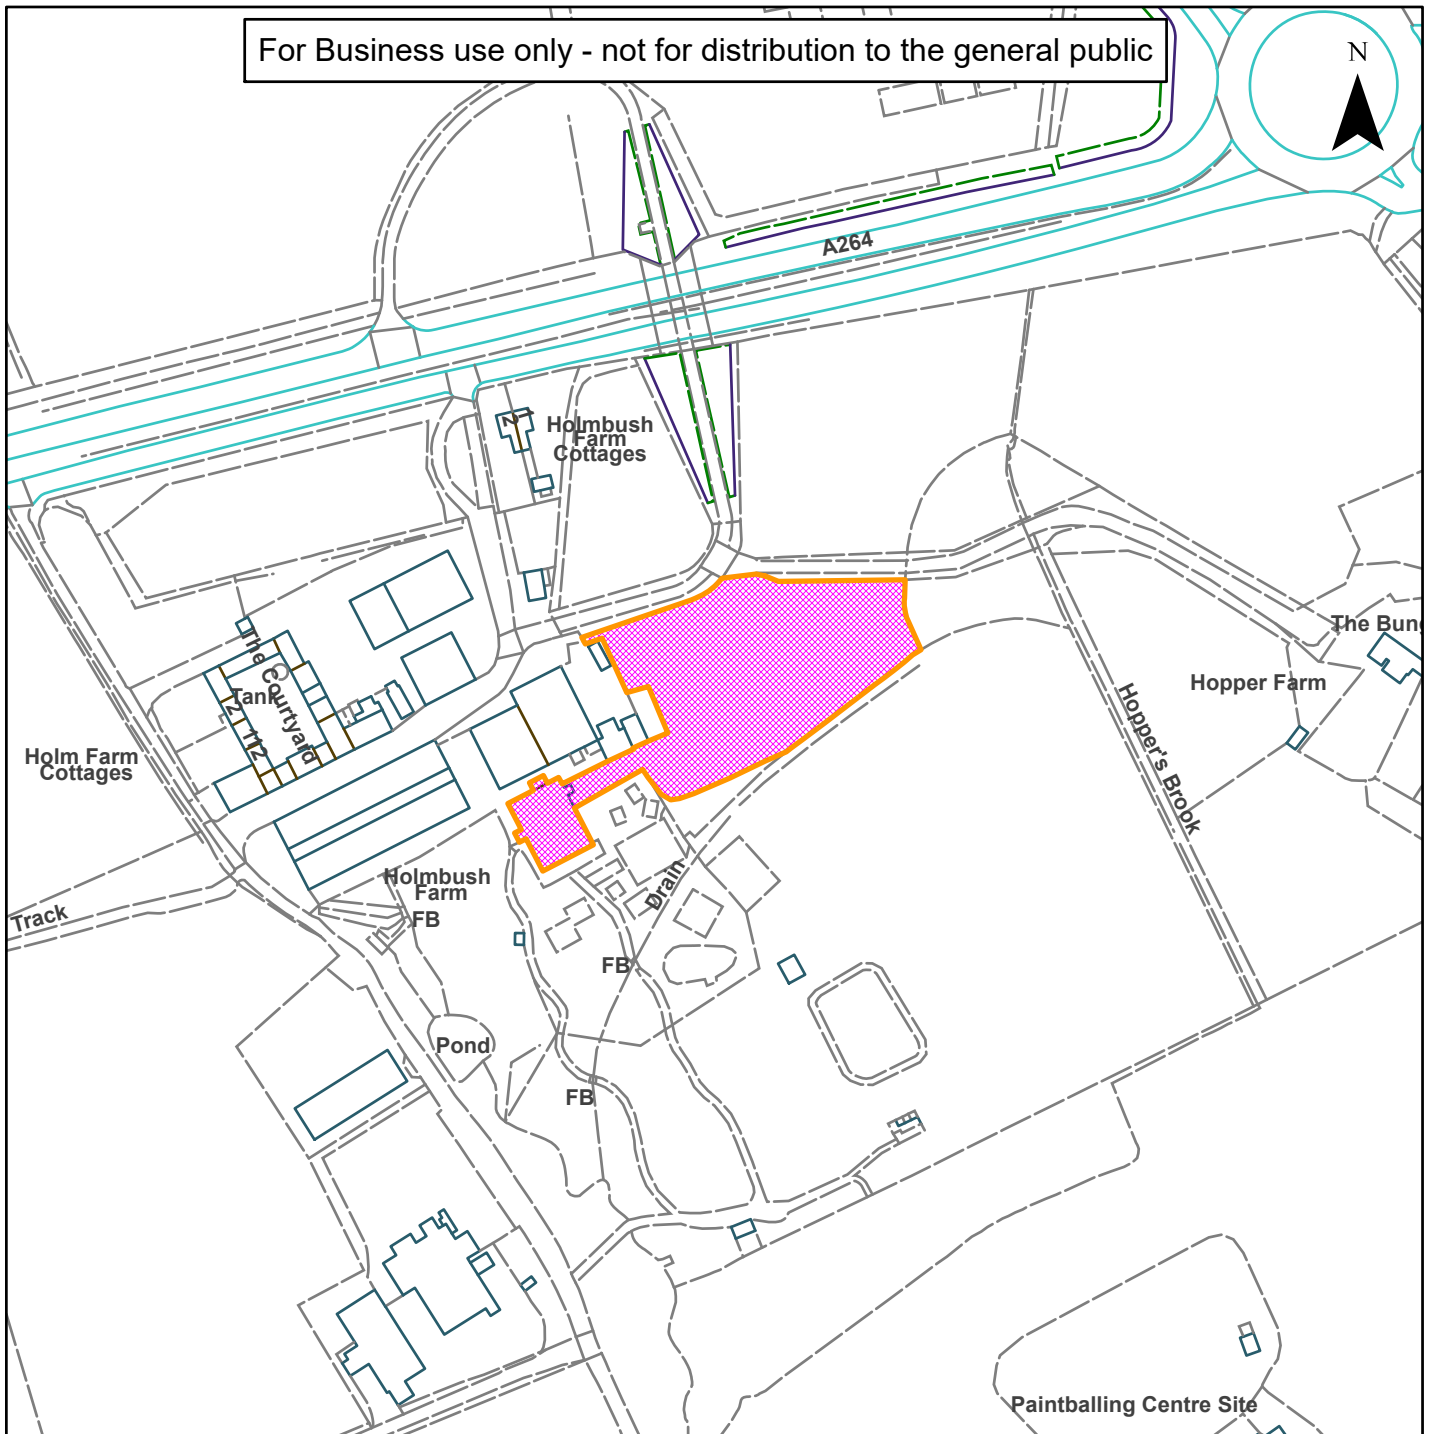

DC/23/0980

Horsham
District
Council

Holmbush Farm, Crawley Road, Faygate, West Sussex, RH12 4SE

For Business use only - not for distribution to the general public

N

Scale: 1:2,500

Reproduced by permission of Ordnance Survey map on behalf of HMSO. © Crown copyright and database rights (2019). Ordnance Survey Licence.100023865